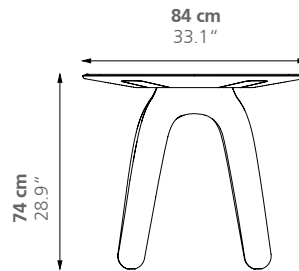

STEPP

TABLE

Limited Edition / 7 + 1 AP

DIMENSIONS:

Height: 74cm / 28.9 inches,
Weight approx.: 350 kg

MATERIAL:

Carrara Statuario,
Absolute Black Granite

PLACE OF PRODUCTION:

Verona, Italy

Frontal view

Side view

Top view

Stepp Table