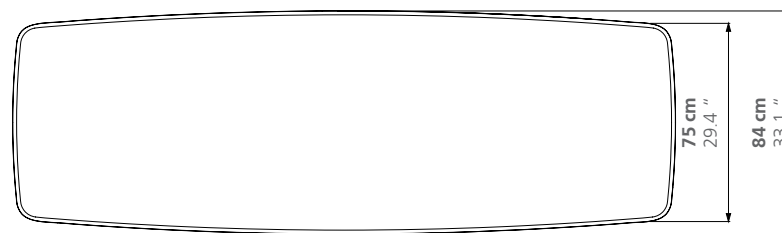

STEPP

TABLE

Limited Edition / 7 + 1 AP

DIMENSIONS:

Height: 74cm / 28.9 inches,
Weight approx.: 350 kg

MATERIAL:

Carrara Statuario,
Absolute Black Granite

PLACE OF PRODUCTION:

Verona, Italy

Frontal view

Side view

Top view

Stepp Table