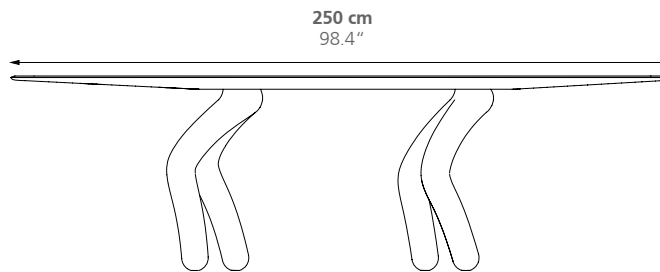

STEPP

TABLE

Limited Edition / 7 + 1 AP

DIMENSIONS:

Height: 74cm / 28.9 inches,
Weight approx.: 350 kg

MATERIAL:

Carrara Statuario,
Absolute Black Granite

PLACE OF PRODUCTION:

Verona, Italy

Frontal view

Side view

Top view

Stepp Table