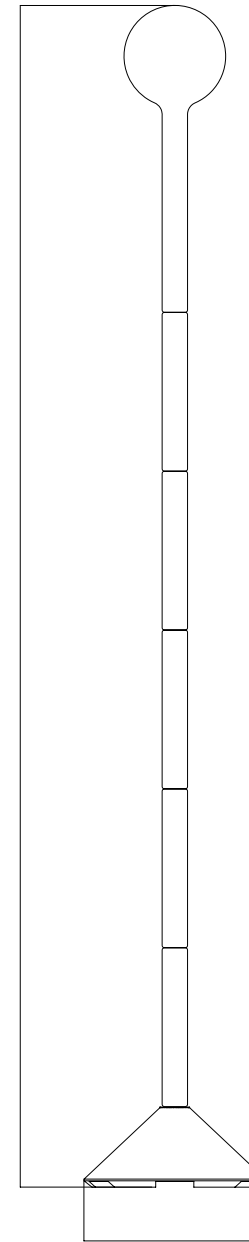

PULSE

LIGHT

Numbered Edition -
on the bottom of the Lamp

DIMENSIONS:

Height

MODEL 1 - 186 cm / 73.2 inches

MODEL 2 - 86 cm / 33.8 inches

MATERIAL:

PLACE OF PRODUCTION:

Italy

BABLED DESIGN STUDIO ©
www.babled.net
info@babled.net

MODEL 1

MODEL 2

28.5 cm
11.2"

28.5 cm
11.2"