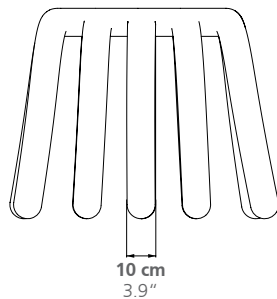

PASO DOBLE

DINNER TABLE / DESK

Limited Edition / 8 + 4 AP

DIMENSIONS:

Height: 75cm / 29.5 inches,
Weight: 320 kg

MATERIAL:
Carrara C Marble

PLACE OF PRODUCTION:
Carrara, Italy

Paso Doble

Frontal view

Side view

Top view