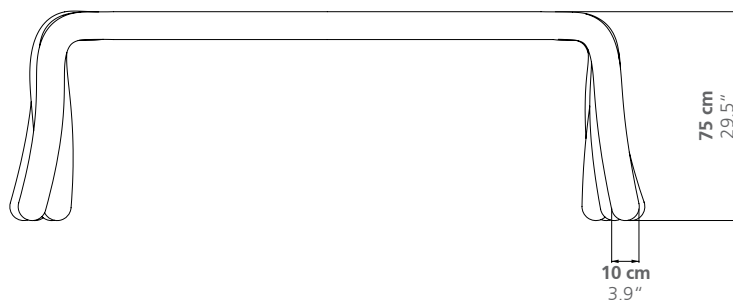

PASO DOBLE

DINNER TABLE / DESK

Limited Edition / 8 + 4 AP

DIMENSIONS:

Height: 75cm / 29.5 inches,
Weight: 320 kg

MATERIAL:
Carrara C Marble

PLACE OF PRODUCTION:
Carrara, Italy

Paso Doble

Frontal view

Side view

Top view