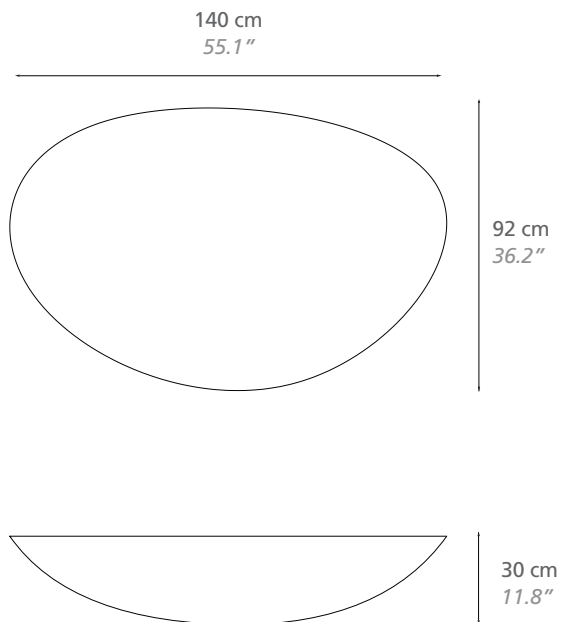

LIBRAWOOD

LOW TABLE

Limited Edition / 8 + 4 AP

DIMENSIONS:

Height 30 cm / 11.8 inches
Weight: according to model

MATERIAL:

Solid wood

Librawood can be customized.
See available suggested wood
samples:

> WOOD SAMPLES

PLACE OF PRODUCTION:

Lombardy, Italy

Librawood Table 3

Librawood Table 3

Weight: 200 kg

Librawood Table 4

Weight: 220 kg