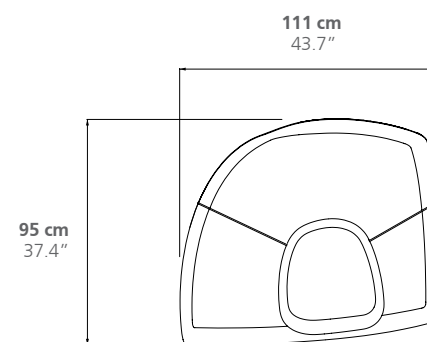

JANGADA

LOUNGE CHAIR

Numbered Edition

DIMENSIONS

Weight: 150 kg

MATERIAL

Shell: Leather or Fabric
Base: Marble or Cement

PLACE OF PRODUCTION

Italy

BABLED DESIGN STUDIO ©

www.babled.net

info@babled.net

TOP VIEW