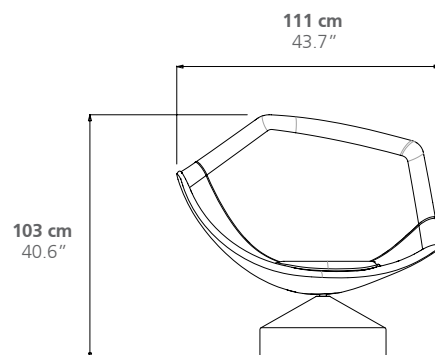

BABLED DESIGN STUDIO ©

www.babled.net

info@babled.net

FRONT VIEW