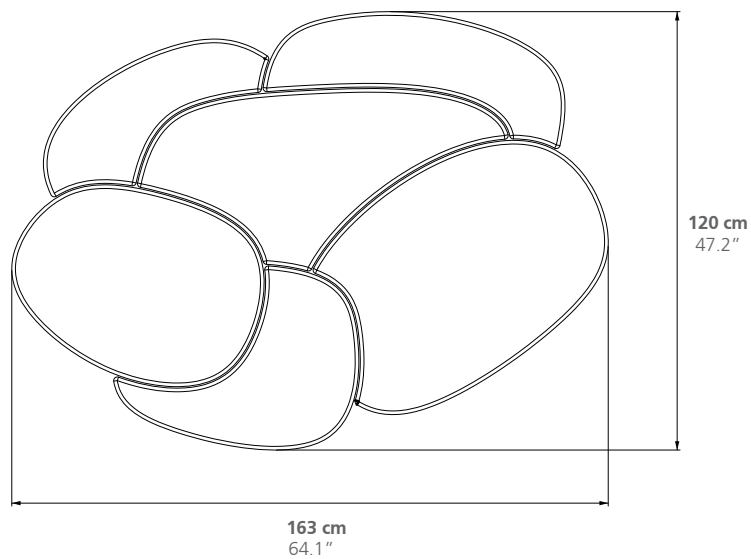

ETNAWOOD

TABLE

Numbered Edition

DIMENSIONS:

Height 34 cm / 13.3 inches
Weight: 60 Kg

MATERIAL:

Wood
Wood can be customized.

PLACE OF PRODUCTION:

Milan, Italy

ETNAWOOD

Weight

Top: 50 kg

Base (total): 10 kg

Etnawood table