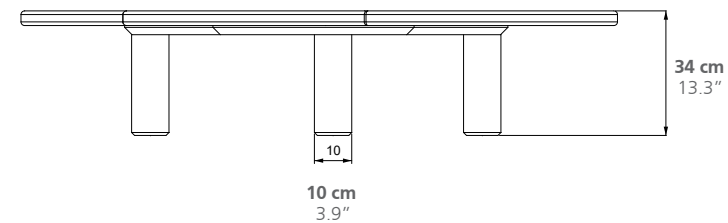

ETNAWOOD

TABLE

Numbered Edition

DIMENSIONS:

Height 34 cm / 13.3 inches
Weight: 60 Kg

MATERIAL:

Wood
Wood can be customized.

PLACE OF PRODUCTION:

Milan, Italy

ETNAWOOD

Weight

Top: 50 kg

Base (total): 10 kg

Etnawood table