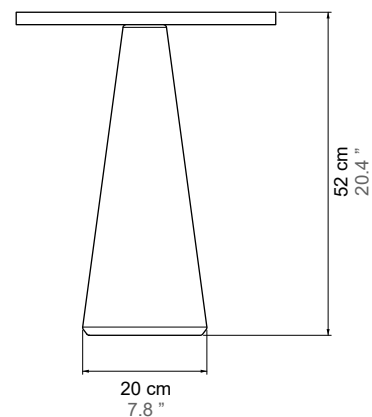

ETNASTONE GUÉRIDON

Numbered Edition

DIMENSIONS:

Combinations can be customized.
Weight: according to model

FURTHER MODELS

Side table
Dining Table
Coffee Table

MATERIAL:

Lava Stone

GUÉRIDON I

Weight:
Top: 5Kg
Base: 25 Kg

GUÉRIDON II

Weight:
Top: 7Kg
Base: 22 Kg

GUÉRIDON III

Weight:
Top: 13,6Kg
Base: 19 Kg

ETNASTONE

GUÉRIDON