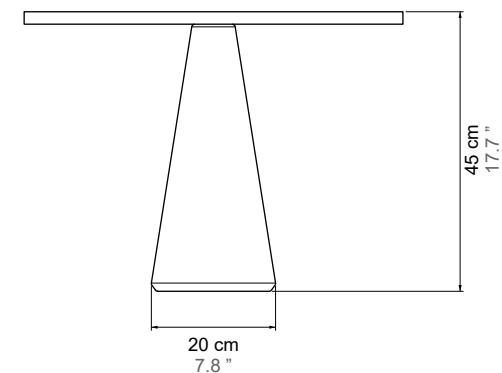

GUÉRIDON I

Weight:
Top: 5Kg
Base: 25 Kg

GUÉRIDON II

Weight:
Top: 7Kg
Base: 22 Kg

GUÉRIDON III

Weight:
Top: 13,6Kg
Base: 19 Kg

ETNASTONE

GUÉRIDON