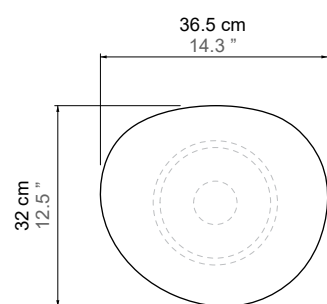

ETNASTONE GUÉRIDON

Numbered Edition

DIMENSIONS:

Combinations can be customized.
Weight: according to model

FURTHER MODELS

Side table
Dining Table
Coffee Table

MATERIAL:

Lava Stone

GUÉRIDON I

Weight:
Top: 5Kg
Base: 25 Kg

GUÉRIDON II

Weight:
Top: 7Kg
Base: 22 Kg

GUÉRIDON III

Weight:
Top: 13,6Kg
Base: 19 Kg

ETNASTONE

GUÉRIDON

SET WEIGHT:
71,2 Kg

SET WEIGHT:
56 Kg

SET WEIGHT:
91,6 Kg

SET WEIGHT:
91,6 Kg

SET WEIGHT:
91,6 Kg

SET WEIGHT:
106,8 Kg

ETNASTONE

GUÉRIDON

> ETNASTONE COLORS

PLACE OF PRODUCTION:

Sicily, Italy

Guéridon I

POSSIBLE COMBINATIONS EXAMPLES 4 ELEMENTS

SET WEIGHT:
120,6 Kg

SET WEIGHT:
127,2 Kg