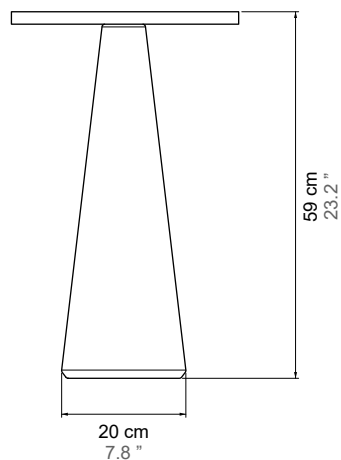

ETNASTONE GUÉRIDON

Numbered Edition

DIMENSIONS:

Combinations can be customized.
Weight: according to model

FURTHER MODELS

Side table
Dining Table
Coffee Table

MATERIAL:

Lava Stone

GUÉRIDON I

Weight:
Top: 5Kg
Base: 25 Kg

GUÉRIDON II

Weight:
Top: 7Kg
Base: 22 Kg

GUÉRIDON III

Weight:
Top: 13,6Kg
Base: 19 Kg

ETNASTONE

GUÉRIDON

SET WEIGHT:
71,2 Kg

SET WEIGHT:
56 Kg

SET WEIGHT:
91,6 Kg

SET WEIGHT:
91,6 Kg

SET WEIGHT:
91,6 Kg

SET WEIGHT:
106,8 Kg

ETNASTONE

GUÉRIDON