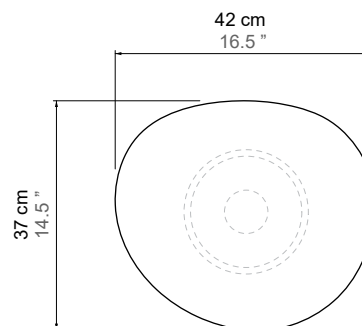

ETNASTONE GUÉRIDON

Numbered Edition

DIMENSIONS:

Combinations can be customized.
Weight: according to model

FURTHER MODELS

Side table
Dining Table
Coffee Table

MATERIAL:

Lava Stone

GUÉRIDON I

Weight:
Top: 5Kg
Base: 25 Kg

GUÉRIDON II

Weight:
Top: 7Kg
Base: 22 Kg

GUÉRIDON III

Weight:
Top: 13,6Kg
Base: 19 Kg

ETNASTONE

GUÉRIDON

SET WEIGHT:
71,2 Kg

SET WEIGHT:
56 Kg

SET WEIGHT:
91,6 Kg

SET WEIGHT:
91,6 Kg

SET WEIGHT:
91,6 Kg

SET WEIGHT:
106,8 Kg

ETNASTONE

GUÉRIDON

> ETNASTONE COLORS

PLACE OF PRODUCTION:

Sicily, Italy

Guéridon I

POSSIBLE COMBINATIONS EXAMPLES 4 ELEMENTS

SET WEIGHT:
120,6 Kg

SET WEIGHT:
127,2 Kg