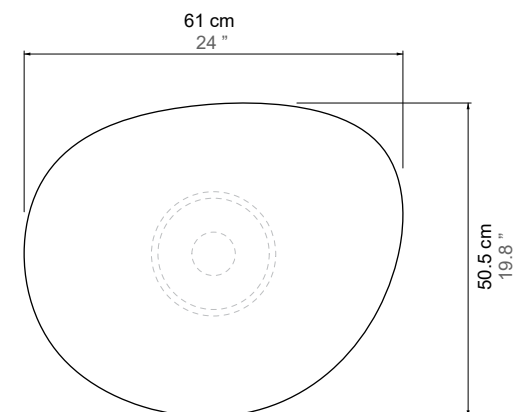

GUÉRIDON I

Weight:
Top: 5Kg
Base: 25 Kg

GUÉRIDON II

Weight:
Top: 7Kg
Base: 22 Kg

GUÉRIDON III

Weight:
Top: 13,6Kg
Base: 19 Kg

ETNASTONE

GUÉRIDON