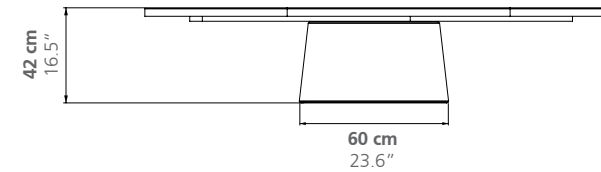

ETNASTONE

TABLE

Numbered Edition

DIMENSIONS:

COFFEE TABLE:

Height 34 cm / 13.3 inches

COFFEE TABLE XL:

Height 42 cm / 16.5 inches

ROUND TABLE:

Height 50 cm / 19.6 inches

LARGE TABLE:

Height 34 cm / 13.3 inches

Weight: according to model

FURTHER MODELS

Side table

Guéridon

COFFEE TABLE

Weight
Top: 115 kg
Base: 71 kg

COFFEE TABLE XL

Weight
Top: 164 kg
Base: 118 kg

ROUND TABLE

Weight
Top: 51 kg
Base: 41 kg

LARGE TABLE

Weight
Top: 183 kg
Base: 9 kg (each)

(* Large Table: Design has four legs. Drawing view you can see only 3.)