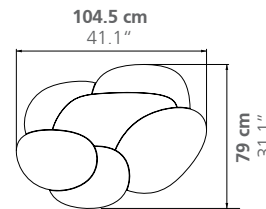

ETNASTONE

TABLE

Numbered Edition

DIMENSIONS:

COFFEE TABLE:

Height 34 cm / 13.3 inches

COFFEE TABLE XL:

Height 42 cm / 16.5 inches

ROUND TABLE:

Height 50 cm / 19.6 inches

LARGE TABLE:

Height 34 cm / 13.3 inches

Weight: according to model

FURTHER MODELS

Side table

Guéridon

COFFEE TABLE

Weight
Top: 115 kg
Base: 71 kg

COFFEE TABLE XL

Weight
Top: 164 kg
Base: 118 kg

ROUND TABLE

Weight
Top: 51 kg
Base: 41 kg

LARGE TABLE

Weight
Top: 183 kg
Base: 9 kg (each)

(* Large Table: Design has four legs. Drawing view you can see only 3.)