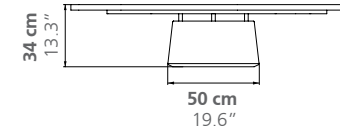

ETNASTONE

TABLE

Numbered Edition

DIMENSIONS:

COFFEE TABLE:

Height 34 cm / 13.3 inches

COFFEE TABLE XL:

Height 42 cm / 16.5 inches

ROUND TABLE:

Height 50 cm / 19.6 inches

LARGE TABLE:

Height 34 cm / 13.3 inches

Weight: according to model

FURTHER MODELS

Side table

Guéridon

COFFEE TABLE

Weight
Top: 115 kg
Base: 71 kg

COFFEE TABLE XL

Weight
Top: 164 kg
Base: 118 kg

ROUND TABLE

Weight
Top: 51 kg
Base: 41 kg

LARGE TABLE

Weight
Top: 183 kg
Base: 9 kg (each)

(* Large Table: Design has four legs. Drawing view you can see only 3.)