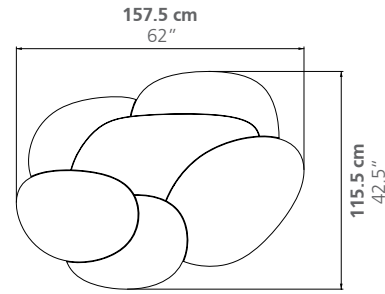

ETNASTONE

TABLE

Numbered Edition

DIMENSIONS:

COFFEE TABLE:

Height 34 cm / 13.3 inches

COFFEE TABLE XL:

Height 42 cm / 16.5 inches

ROUND TABLE:

Height 50 cm / 19.6 inches

LARGE TABLE:

Height 34 cm / 13.3 inches

Weight: according to model

FURTHER MODELS

Side table

Guéridon

COFFEE TABLE

Weight
Top: 115 kg
Base: 71 kg

COFFEE TABLE XL

Weight
Top: 164 kg
Base: 118 kg

ROUND TABLE

Weight
Top: 51 kg
Base: 41 kg

LARGE TABLE

Weight
Top: 183 kg
Base: 9 kg (each)

(* Large Table: Design has four legs. Drawing view you can see only 3.)