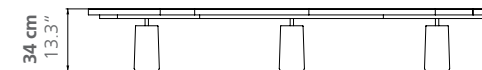

ROUND TABLE:

Height 50 cm / 19.6 inches

LARGE TABLE:

Height 34 cm / 13.3 inches

Weight: according to model

FURTHER MODELS

Side table

Guéridon

COFFEE TABLE

Weight
Top: 115 kg
Base: 71 kg

COFFEE TABLE XL

Weight
Top: 164 kg
Base: 118 kg

ROUND TABLE

Weight
Top: 51 kg
Base: 41 kg

LARGE TABLE

Weight
Top: 183 kg
Base: 9 kg (each)

(* Large Table: Design has four legs. Drawing view you can see only 3.)