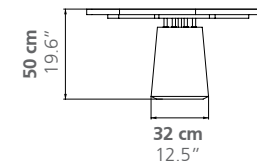

ETNASTONE

TABLE

Numbered Edition

DIMENSIONS:

COFFEE TABLE:

Height 34 cm / 13.3 inches

COFFEE TABLE XL:

Height 42 cm / 16.5 inches

ROUND TABLE:

Height 50 cm / 19.6 inches

LARGE TABLE:

Height 34 cm / 13.3 inches

Weight: according to model

FURTHER MODELS

Side table

Guéridon

COFFEE TABLE

Weight
Top: 115 kg
Base: 71 kg

COFFEE TABLE XL

Weight
Top: 164 kg
Base: 118 kg

ROUND TABLE

Weight
Top: 51 kg
Base: 41 kg

LARGE TABLE

Weight
Top: 183 kg
Base: 9 kg (each)

(* Large Table: Design has four legs. Drawing view you can see only 3.)