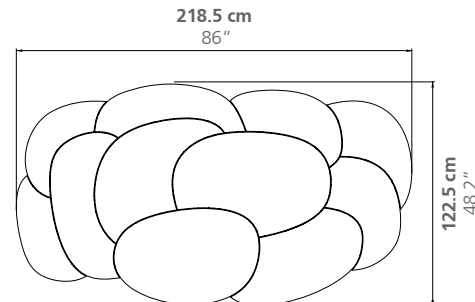

ETNASTONE

TABLE

Numbered Edition

DIMENSIONS:

COFFEE TABLE:

Height 34 cm / 13.3 inches

COFFEE TABLE XL:

Height 42 cm / 16.5 inches

ROUND TABLE:

Height 50 cm / 19.6 inches

LARGE TABLE:

Height 34 cm / 13.3 inches

Weight: according to model

FURTHER MODELS

Side table

Guéridon

COFFEE TABLE

Weight
Top: 115 kg
Base: 71 kg

COFFEE TABLE XL

Weight
Top: 164 kg
Base: 118 kg

ROUND TABLE

Weight
Top: 51 kg
Base: 41 kg

LARGE TABLE

Weight
Top: 183 kg
Base: 9 kg (each)

(* Large Table: Design has four legs. Drawing view you can see only 3.)