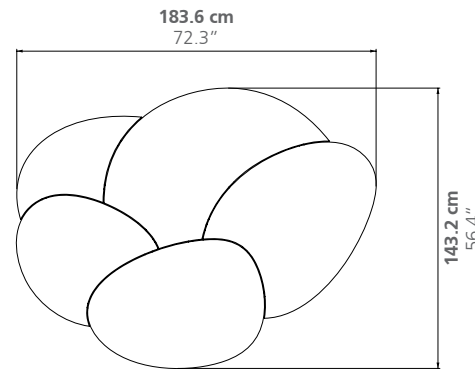

ETNASTONE

TABLE

Numbered Edition

DIMENSIONS:

COFFEE TABLE:

Height 34 cm / 13.3 inches

COFFEE TABLE XL:

Height 42 cm / 16.5 inches

ROUND TABLE:

Height 50 cm / 19.6 inches

LARGE TABLE:

Height 34 cm / 13.3 inches

Weight: according to model

FURTHER MODELS

Side table

Guéridon

COFFEE TABLE

Weight
Top: 115 kg
Base: 71 kg

COFFEE TABLE XL

Weight
Top: 164 kg
Base: 118 kg

ROUND TABLE

Weight
Top: 51 kg
Base: 41 kg

LARGE TABLE

Weight
Top: 183 kg
Base: 9 kg (each)

(* Large Table: Design has four legs. Drawing view you can see only 3.)