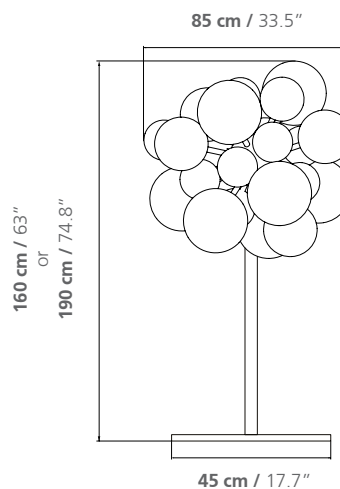

DIGIT LIGHT REGULAR
Standing Version