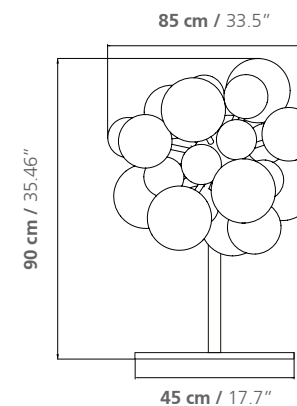

DIGIT LIGHT REGULAR

Limited Edition

DIMENSIONS:

Diameter 85 cm
Weight: 36.5 kg

Lamps: G9 bulbs
Standing: 2 x 40 W - 6 x 60 W
Ceiling: 2 x 60 W - 6 x 75 W

COLORS:

Mirrored Colors:
White Lattimo and Crystal; Bronze Grey; Brown Grey; Sky Blue; Black; Aquamarine; Purple

Soft Colors:
White Lattimo and Sky Blue; Light Amber; Hazy Purple; Soft Grey

> [COLOR SAMPLES](#)

MATERIAL:

Murano Handblown Glass

PLACE OF PRODUCTION:

Italy

BABLED DESIGN STUDIO ©
www.babled.net
info@babled.net

DIGIT LIGHT REGULAR
Ceiling Version

DIGIT LIGHT REGULAR
Standing Version

DIGIT LIGHT REGULAR
Standing Version

Other Versions