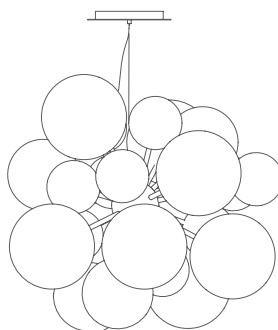

Other Versions

DIGIT LIGHT LARGE
Ceiling Version