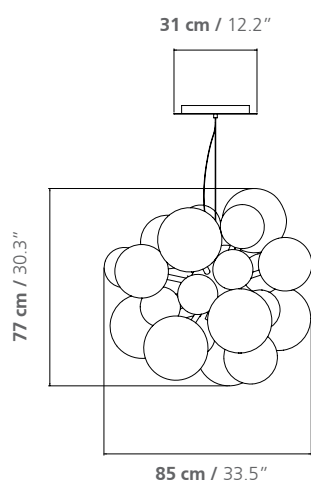

DIGIT LIGHT REGULAR
Standing Version