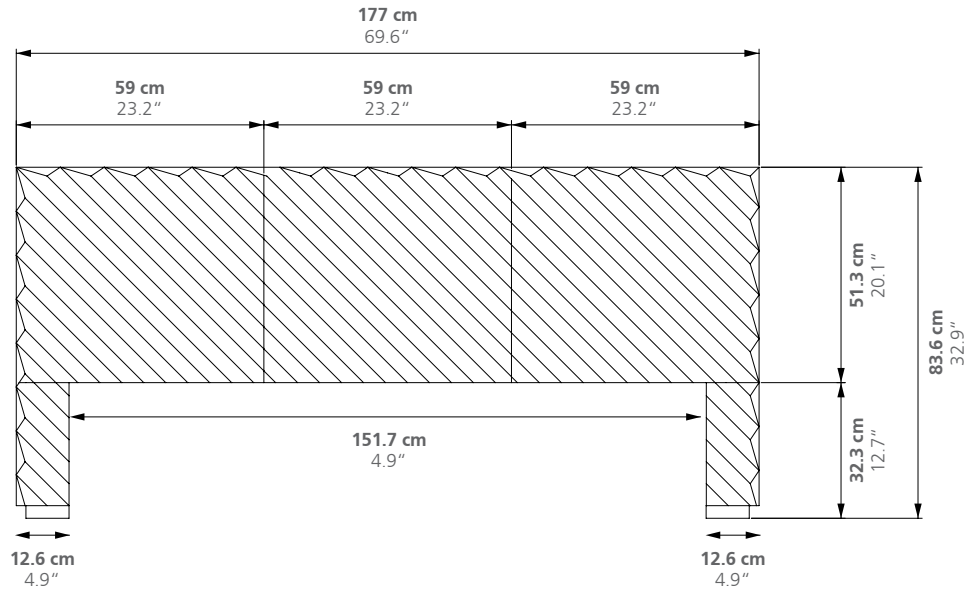

## DIMENSIONS:

**BAHUT:**  
height 84 cm / 33 inches,  
weight: 100 kg

**ENTRE DEUX:**  
height 146 cm / 57.4 inches,  
weight: 70 kg

**MATERIAL:**  
Arcana is available in the  
following wooden essences:

External Wood:

The internal wooden part can be  
customized

**PLACE OF PRODUCTION:**  
Lombardy, Italy

Arcana Wood - Bahut and Entre Deux

BABLED DESIGN STUDIO ©  
www.babled.net  
info@babled.net

## BAHUT

Side view

Frontal view