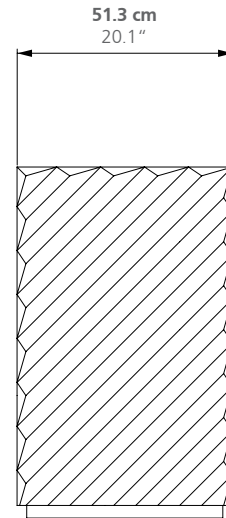

## DIMENSIONS:

**BAHUT:**  
height 84 cm / 33 inches,  
weight: 100 kg

**ENTRE DEUX:**  
height 146 cm / 57.4 inches,  
weight: 70 kg

**MATERIAL:**  
Arcana is available in the  
following wooden essences:

External Wood:

The internal wooden part can be  
customized

**PLACE OF PRODUCTION:**  
Lombardy, Italy

Arcana Wood - Bahut and Entre Deux

BABLED DESIGN STUDIO ©  
www.babled.net  
info@babled.net

## BAHUT

Side view

Frontal view

## ENTRE DEUX

Side view

Frontal view