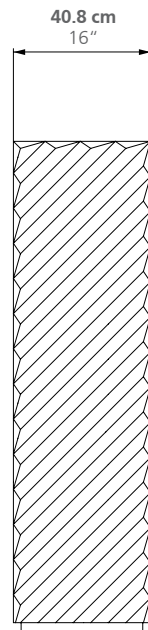

## DIMENSIONS:

**BAHUT:**  
height 84 cm / 33 inches,  
weight: 100 kg

**ENTRE DEUX:**  
height 146 cm / 57.4 inches,  
weight: 70 kg

**MATERIAL:**  
Arcana is available in the  
following wooden essences:

External Wood:

The internal wooden part can be  
customized

**PLACE OF PRODUCTION:**  
Lombardy, Italy

Arcana Wood - Bahut and Entre Deux

BABLED DESIGN STUDIO ©  
www.babled.net  
info@babled.net

## BAHUT

Side view

Frontal view

## ENTRE DEUX

Side view

Frontal view