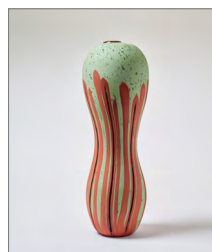

MATERIAL

Murano handblown glass

PLACE OF PRODUCTION

Murano, Italy

All pieces were handblown in collaboration with Maestro Andrea Zilio at Vetreria Anfora.

KUMINASABA
07/06/2022

DIMENSIONS
H. 58 x 16 x 16 cm

MBILI
30/05/2022

DIMENSIONS
H. 53 x 26 x 26 cm

KUMINANNE
05/06/2022

DIMENSIONS
H. 34 x 28 x 26 cm

KUMINATATU
05/06/2022

DIMENSIONS
H. 62 x 18 x 18 cm

KUMINATANO
05/06/2022

DIMENSIONS
H. 56 x 28 x 28 cm