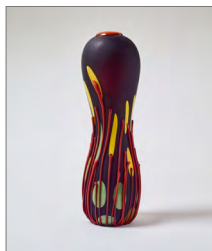

UBUNTU

VESSELS

Limited Edition / Unique pieces

DIMENSIONS

According to piece

MATERIAL

Murano handblown glass

PLACE OF PRODUCTION

Murano, Italy

All pieces were handblown in collaboration with Maestro Andrea Zilio at Vetreria Anfora.

KUMINASABA
07/06/2022

DIMENSIONS
H. 58 x 16 x 16 cm