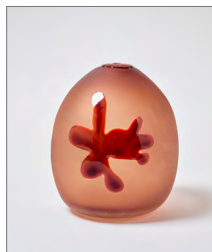

UBUNTU

VESSELS

Limited Edition / Unique pieces

DIMENSIONS

According to piece

MATERIAL

Murano handblown glass

PLACE OF PRODUCTION

Murano, Italy

All pieces were handblown in collaboration with Maestro Andrea Zilio at Vetreria Anfora.

KUMINANANE
07/06/2022

DIMENSIONS
H. 32 x 25 x 25 cm