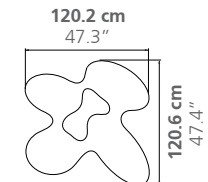

QUARK WOOD

LOW TABLE H.30cm

Limited Edition / 7 + 2 AP

DIMENSIONS

Height: 30 cm / 11.8"

Weight: according to model

MATERIAL

Solid wood

DIMENSIONS

Height: 35 cm / 13.8"

Weight: according to model

MATERIAL

Solid wood

Quark Wood can be customized.
See suggested samples [here](#).

PLACE OF PRODUCTION

Lombardy, Italy

Quark 3 elements - Long XL

Quark 3 elements - Round XL

Quark 4 elements - Long XL

Quark 4 elements - Round XL

Quark 5 elements XL

Quark 6 elements XL

Quark 7 elements XL

Quark 8 elements XL