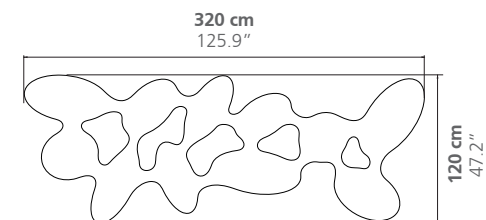

QUARK WOOD

LOW TABLE H.30cm

Limited Edition / 7 + 2 AP

DIMENSIONS

Height: 30 cm / 11.8"

Weight: according to model

MATERIAL

Solid wood

Walnut: 89 kg
Wenge: 111.2 kg

Quark 6 elements

Walnut: 106 kg
Wenge: 133.1 kg

Quark 7 elements

Walnut: 122 kg
Wenge: 153.6 kg

Quark 8 elements

Walnut: 149 kg
Wenge: 186.2 kg

Quark 11 elements

Walnut: 196 kg
Wenge: 285.3 kg

Quark 12 elements

Walnut: 207 kg
Wenge: 258.4 kg

Quark 20 elements

Walnut: 380 kg
Wenge: 477.6 kg

QUARK WOOD XL

LOW TABLE H.35cm

Limited Edition / 7 + 2 AP

DIMENSIONS

Height: 35 cm / 13.8"

Weight: according to model

MATERIAL

Solid wood

Quark Wood can be customized.
See suggested samples [here](#).

PLACE OF PRODUCTION

Lombardy, Italy