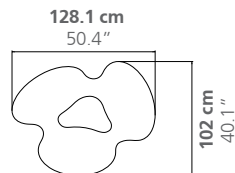

DIMENSIONS

Height: 35 cm / 13.8"

Weight: according to model

MATERIAL

Solid wood

Quark Wood can be customized.
See suggested samples [here](#).

PLACE OF PRODUCTION

Lombardy, Italy

Quark 3 elements - Long XL

Quark 3 elements - Round XL

Quark 4 elements - Long XL

Quark 4 elements - Round XL

Quark 5 elements XL

Quark 6 elements XL

Quark 7 elements XL

Quark 8 elements XL