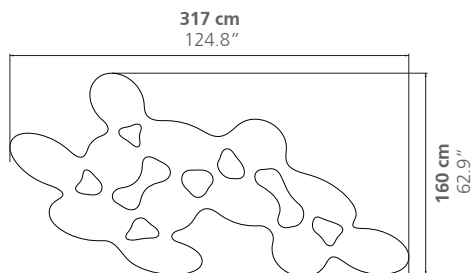

Quark 12 elements

Walnut: 207 kg
Wenge: 258.4 kg