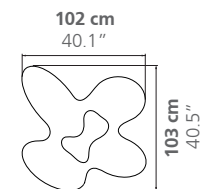

QUARK WOOD

LOW TABLE H.30cm

Limited Edition / 7 + 2 AP

DIMENSIONS

Height: 30 cm / 11.8"

Weight: according to model

MATERIAL

Solid wood

Walnut: 56 kg
Wenge: 69.8 kg

Quark 3 elements - Round

Walnut: 55 kg
Wenge: 67 kg

Quark 4 elements - Long

Walnut: 70 kg
Wenge: 87.1 kg

Quark 4 elements - Round

Walnut: 65 kg
Wenge: 82.6 kg

Quark 5 elements

DIMENSIONS

Height: 35 cm / 13.8"

Weight: according to model

MATERIAL

Solid wood

Quark Wood can be customized.
See suggested samples [here](#).

PLACE OF PRODUCTION

Lombardy, Italy