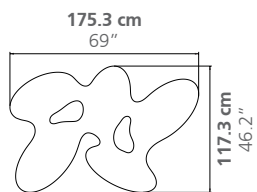

QUARK WOOD

LOW TABLE H.30cm

Limited Edition / 7 + 2 AP

DIMENSIONS

Height: 30 cm / 11.8"

Weight: according to model

MATERIAL

Solid wood

DIMENSIONS

Height: 35 cm / 13.8"

Weight: according to model

MATERIAL

Solid wood

Quark Wood can be customized.
See suggested samples [here](#).

PLACE OF PRODUCTION

Lombardy, Italy

Quark 3 elements - Long XL

Quark 3 elements - Round XL

Quark 4 elements - Long XL

Quark 4 elements - Round XL

Quark 5 elements XL

Quark 6 elements XL

Quark 7 elements XL

Quark 8 elements XL