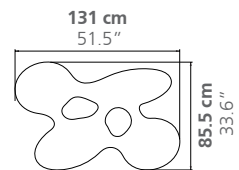

Quark 4 elements - Long

Walnut: 70 kg
Wenge: 87.1 kg