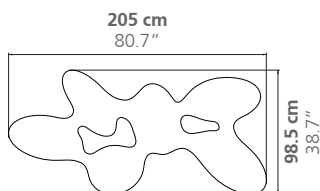

Quark 6 elements

Walnut: 106 kg
Wenge: 133.1 kg