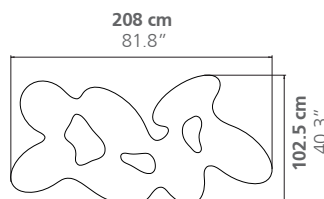

Quark 7 elements

Walnut: 122 kg
Wenge: 153.6 kg