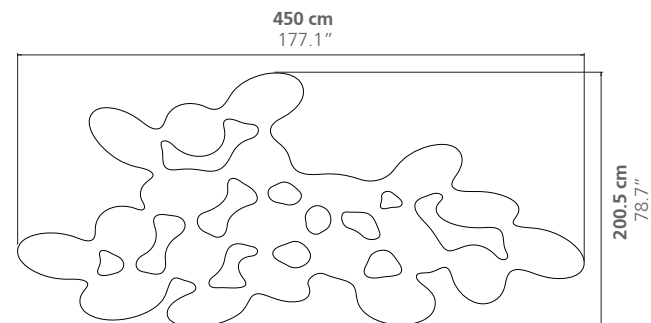

Walnut: 89 kg
Wenge: 111.2 kg

Quark 6 elements

Walnut: 106 kg
Wenge: 133.1 kg

Quark 7 elements

Walnut: 122 kg
Wenge: 153.6 kg

Quark 8 elements

Walnut: 149 kg
Wenge: 186.2 kg

Quark 11 elements

Walnut: 196 kg
Wenge: 285.3 kg

Quark 12 elements

Walnut: 207 kg
Wenge: 258.4 kg

Quark 20 elements

Walnut: 380 kg
Wenge: 477.6 kg

QUARK WOOD XL

LOW TABLE H.35cm

Limited Edition / 7 + 2 AP

DIMENSIONS

Height: 35 cm / 13.8"

Weight: according to model

MATERIAL

Solid wood

Quark Wood can be customized.
See suggested samples [here](#).

PLACE OF PRODUCTION

Lombardy, Italy