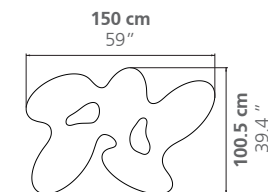

QUARK WOOD

LOW TABLE H.30cm

Limited Edition / 7 + 2 AP

DIMENSIONS

Height: 30 cm / 11.8"

Weight: according to model

MATERIAL

Solid wood

Walnut: 56 kg
Wenge: 69.8 kg

Quark 3 elements - Round

Walnut: 55 kg
Wenge: 67 kg

Quark 4 elements - Long

Walnut: 70 kg
Wenge: 87.1 kg

Quark 4 elements - Round

Walnut: 65 kg
Wenge: 82.6 kg

Quark 5 elements

DIMENSIONS

Height: 35 cm / 13.8"

Weight: according to model

MATERIAL

Solid wood

Quark Wood can be customized.
See suggested samples [here](#).

PLACE OF PRODUCTION

Lombardy, Italy