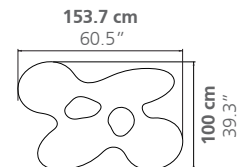

DIMENSIONS

Height: 35 cm / 13.8"

Weight: according to model

MATERIAL

Solid wood

Quark Wood can be customized.
See suggested samples [here](#).

PLACE OF PRODUCTION

Lombardy, Italy

Quark 3 elements - Long XL

Quark 3 elements - Round XL

Quark 4 elements - Long XL

Quark 4 elements - Round XL

Quark 5 elements XL

Quark 6 elements XL

Quark 7 elements XL

Quark 8 elements XL