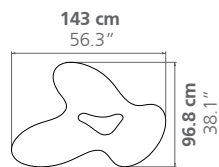

Walnut: 196 kg
Wenge: 285.3 kg

Quark 12 elements

Walnut: 207 kg
Wenge: 258.4 kg

Quark 20 elements

Walnut: 380 kg
Wenge: 477.6 kg

QUARK WOOD XL

LOW TABLE H.35cm

Limited Edition / 7 + 2 AP

DIMENSIONS

Height: 35 cm / 13.8"

Weight: according to model

MATERIAL

Solid wood

Quark Wood can be customized.
See suggested samples [here](#).

PLACE OF PRODUCTION

Lombardy, Italy

Quark 3 elements - Long XL

Quark 3 elements - Round XL

Quark 4 elements - Long XL

Quark 4 elements - Round XL

Quark 5 elements XL

Quark 6 elements XL

Quark 7 elements XL

Quark 8 elements XL