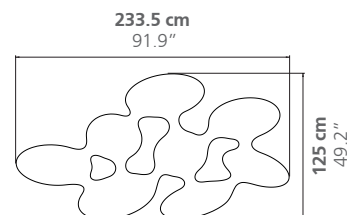

Quark 8 elements

Walnut: 149 kg
Wenge: 186.2 kg