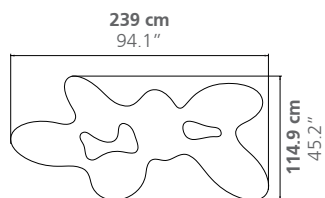

DIMENSIONS

Height: 35 cm / 13.8"

Weight: according to model

MATERIAL

Solid wood

Quark Wood can be customized.
See suggested samples [here](#).

PLACE OF PRODUCTION

Lombardy, Italy

Quark 3 elements - Long XL

Quark 3 elements - Round XL

Quark 4 elements - Long XL

Quark 4 elements - Round XL

Quark 5 elements XL

Quark 6 elements XL

Quark 7 elements XL

Quark 8 elements XL