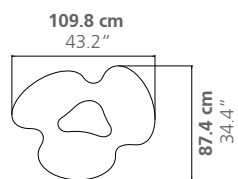

Quark 3 elements - Round

Walnut: 55 kg
Wenge: 67 kg