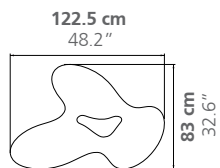

Quark 3 elements - Long

Walnut: 56 kg
Wenge: 69.8 kg