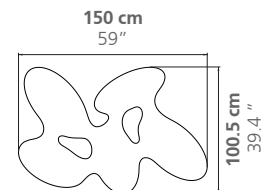

### DIMENSIONS

Height: 30 cm / 11.8"

Weight: according to model

### DIMENSIONS

Height: 35 cm / 13.8"  
Weight: according to model

### DIMENSIONS

Height: variable

These are alternative editions to the Regular Edition of H.30cm and the XL Edition of H.35cm.

### PLACE OF PRODUCTION

Lombardy, Italy

Quark 4 elements - Long  
Height: 35 cm / 13.8"

Quark 5 elements  
Height: 38 cm / 15"

Quark 6 elements  
Height: 35 cm / 13.8"

Quark 7 elements  
Height: 38 cm / 15"