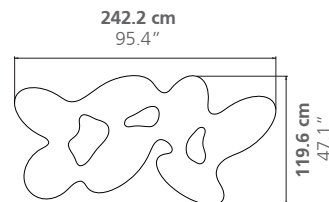

Quark 7 elements XL