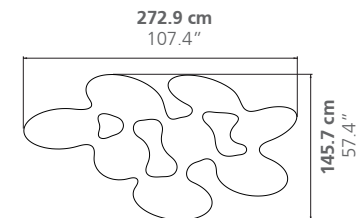

Quark 8 elements XL