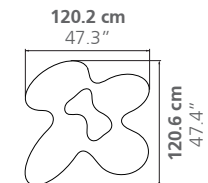

Quark 4 elements - Round XL