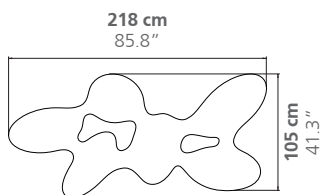

Quark 6 elements

Weight: ~80 kg