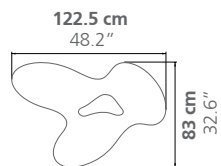

QUARK BRASS

LOW TABLE H.30cm

Limited Edition / 7 + 2 AP

DIMENSIONS

Height: 30 cm / 11.8"

Weight: according to model

MATERIAL

Brass

Quark Brass can be customized in different types of finishes in sleek and textured surfaces. See suggested samples [here](#).

PLACE OF PRODUCTION

Lombardy, Italy

Quark 3 elements - Long

Weight: ~45 kg