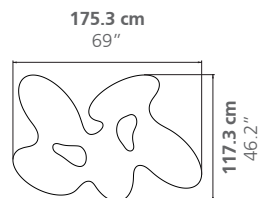

Quark 5 elements XL