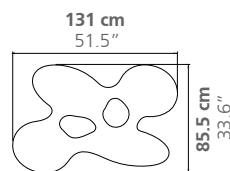

### DIMENSIONS

Height: 30 cm / 11.8"

Weight: according to model

### PLACE OF PRODUCTION

Lombardy, Italy

Quark 3 elements - Long

Weight: ~45 kg

Quark 3 elements - Round

Weight: ~45 kg

Quark 4 elements - Long

Weight: ~60 kg

### DIMENSIONS

Height: 35 cm / 13.8"  
Weight: according to model

### PLACE OF PRODUCTION

Lombardy, Italy

Quark 4 elements - Long  
Height: 35 cm / 13.8"

Quark 5 elements  
Height: 38 cm / 15"

Quark 6 elements  
Height: 35 cm / 13.8"

Quark 7 elements  
Height: 38 cm / 15"