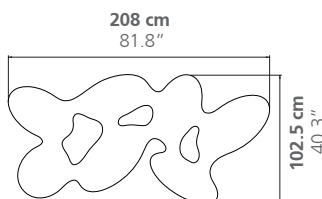

Quark 7 elements

Weight: ~100 kg