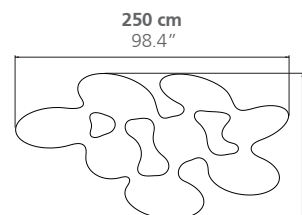

Quark 8 elements

Weight: ~120 kg