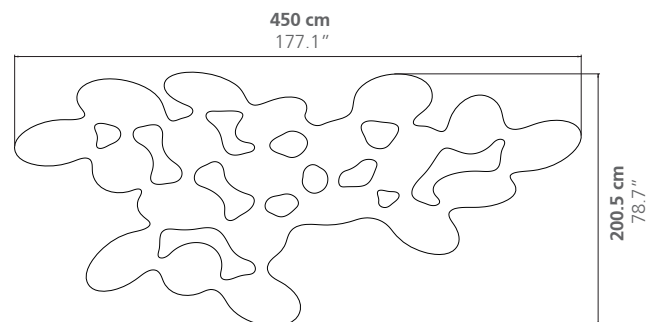

Quark 20 elements

Weight: ~310 kg