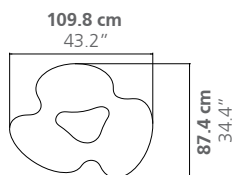

### DIMENSIONS

Height: 30 cm / 11.8"

Weight: according to model

### PLACE OF PRODUCTION

Lombardy, Italy

Quark 3 elements - Long

Weight: ~45 kg

Quark 3 elements - Round

Weight: ~45 kg

Quark 4 elements - Long

Weight: ~60 kg

### DIMENSIONS

Height: 35 cm / 13.8"  
Weight: according to model

### PLACE OF PRODUCTION

Lombardy, Italy

Quark 4 elements - Long  
Height: 35 cm / 13.8"

Quark 5 elements  
Height: 38 cm / 15"

Quark 6 elements  
Height: 35 cm / 13.8"

Quark 7 elements  
Height: 38 cm / 15"