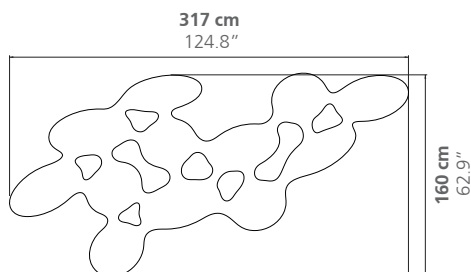

Quark 12 elements

Weight: ~210 kg