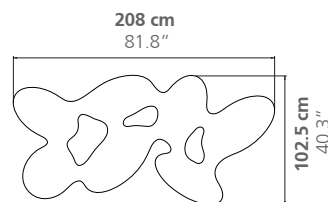

### DIMENSIONS

Height: 30 cm / 11.8"

Weight: according to model

### DIMENSIONS

Height: 35 cm / 13.8"  
Weight: according to model

### DIMENSIONS

Height: variable

These are alternative editions to the Regular Edition of H.30cm and the XL Edition of H.35cm.

### PLACE OF PRODUCTION

Lombardy, Italy

Quark 4 elements - Long  
Height: 35 cm / 13.8"

Quark 5 elements  
Height: 38 cm / 15"

Quark 6 elements  
Height: 35 cm / 13.8"

Quark 7 elements  
Height: 38 cm / 15"