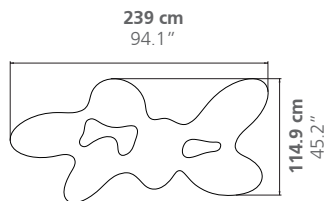

Quark 6 elements XL