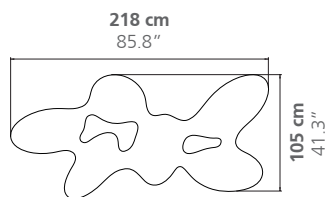

### DIMENSIONS

Height: 30 cm / 11.8"

Weight: according to model

### DIMENSIONS

Height: 35 cm / 13.8"  
Weight: according to model

### DIMENSIONS

Height: variable

These are alternative editions to the Regular Edition of H.30cm and the XL Edition of H.35cm.

### PLACE OF PRODUCTION

Lombardy, Italy

Quark 4 elements - Long  
Height: 35 cm / 13.8"

Quark 5 elements  
Height: 38 cm / 15"

Quark 6 elements  
Height: 35 cm / 13.8"

Quark 7 elements  
Height: 38 cm / 15"