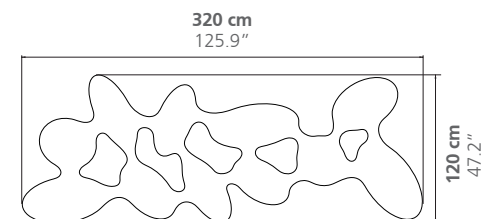

Quark 11 elements

Weight: ~160 kg