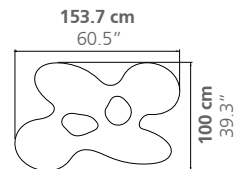

Quark 4 elements - Long XL