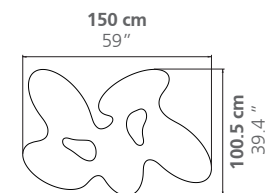

Quark 5 elements

Weight: ~75 kg