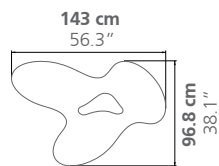

QUARK BRASS

LOW TABLE H.35cm

Limited Edition / 7 + 2 AP

DIMENSIONS

Height: 35 cm / 13.8"
Weight: according to model

MATERIAL

Brass

Quark Brass can be customized in different types of finishes in sleek and textured surfaces. See suggested samples [here](#).

PLACE OF PRODUCTION

Lombardy, Italy

Quark 3 elements - Long XL