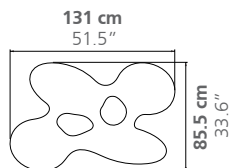

### DIMENSIONS

Height: 30 cm / 11.8"

Weight: according to model

### DIMENSIONS

Height: 35 cm / 13.8"  
Weight: according to model

### DIMENSIONS

Height: variable

These are alternative editions to the Regular Edition of H.30cm and the XL Edition of H.35cm.

### PLACE OF PRODUCTION

Lombardy, Italy

Quark 4 elements - Long  
Height: 35 cm / 13.8"

Quark 5 elements  
Height: 38 cm / 15"

Quark 6 elements  
Height: 35 cm / 13.8"

Quark 7 elements  
Height: 38 cm / 15"