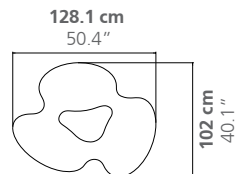

Quark 3 elements - Round XL