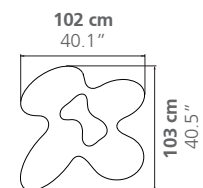

Quark 4 elements - Round

Weight: ~50 kg