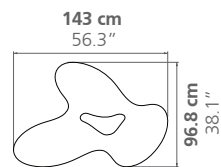

Walnut: 196 kg
Wenge: 285.3 kg

Quark 12 elements

Walnut: 207 kg
Wenge: 258.4 kg

Quark 20 elements

Walnut: 380 kg
Wenge: 477.6 kg

QUARK WOOD XL

LOW TABLE H.35cm

Limited Edition / 7 + 2 AP

DIMENSIONS

Height: 35 cm / 13.8"

Weight: according to model

MATERIAL

Solid wood

Quark Wood can be customized.
See suggested samples [here](#).

PLACE OF PRODUCTION

Lombardy, Italy

Quark 3 elements - Long XL

Quark 3 elements - Round XL

Quark 4 elements - Long XL

Quark 4 elements - Round XL

Quark 5 elements XL

Quark 6 elements XL

Quark 7 elements XL

Quark 8 elements XL