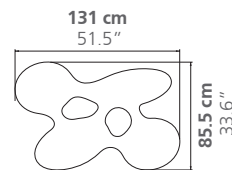

Quark 4 elements - Long

Walnut: 70 kg
Wenge: 87.1 kg