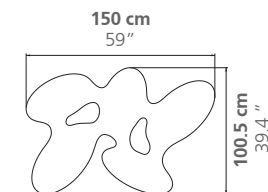

QUARK WOOD

LOW TABLE H.30cm

Limited Edition / 7 + 2 AP

DIMENSIONS

Height: 30 cm / 11.8"

Weight: according to model

MATERIAL

Solid wood

Walnut: 56 kg
Wenge: 69.8 kg

Quark 3 elements - Round

Walnut: 55 kg
Wenge: 67 kg

Quark 4 elements - Long

Walnut: 70 kg
Wenge: 87.1 kg

Quark 4 elements - Round

Walnut: 65 kg
Wenge: 82.6 kg

Quark 5 elements

DIMENSIONS

Height: 35 cm / 13.8"

Weight: according to model

MATERIAL

Solid wood

Quark Wood can be customized.
See suggested samples [here](#).

PLACE OF PRODUCTION

Lombardy, Italy