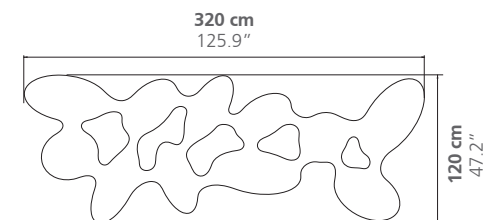

QUARK WOOD

LOW TABLE H.30cm

Limited Edition / 7 + 2 AP

DIMENSIONS

Height: 30 cm / 11.8"

Weight: according to model

MATERIAL

Solid wood

Walnut: 89 kg
Wenge: 111.2 kg

Quark 6 elements
(OUT OF EDITION)

Walnut: 106 kg
Wenge: 133.1 kg

Quark 7 elements

Walnut: 122 kg
Wenge: 153.6 kg

Quark 8 elements

Walnut: 149 kg
Wenge: 186.2 kg

Quark 11 elements

Walnut: 196 kg
Wenge: 285.3 kg

Quark 12 elements

Walnut: 207 kg
Wenge: 258.4 kg

Quark 20 elements

Walnut: 380 kg
Wenge: 477.6 kg

QUARK WOOD XL

LOW TABLE H.35cm

Limited Edition / 7 + 2 AP

DIMENSIONS

Height: 35 cm / 13.8"

Weight: according to model

MATERIAL

Solid wood

Quark Wood can be customized.
See suggested samples [here](#).

PLACE OF PRODUCTION

Lombardy, Italy