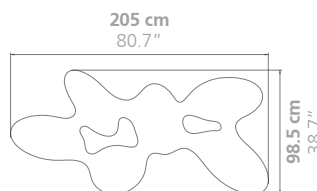

Quark 6 elements
(OUT OF EDITION)

Walnut: 106 kg
Wenge: 133.1 kg