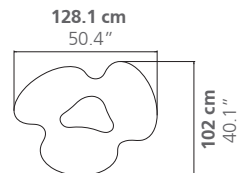

DIMENSIONS

Height: 35 cm / 13.8"

Weight: according to model

MATERIAL

Solid wood

Quark Wood can be customized.
See suggested samples [here](#).

PLACE OF PRODUCTION

Lombardy, Italy

Quark 3 elements - Long XL

Quark 3 elements - Round XL

Quark 4 elements - Long XL

Quark 4 elements - Round XL

Quark 5 elements XL

Quark 6 elements XL

Quark 7 elements XL

Quark 8 elements XL