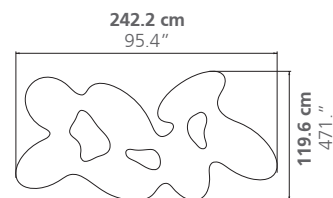

DIMENSIONS

Height: 35 cm / 13.8"

Weight: according to model

MATERIAL

Solid wood

Quark Wood can be customized.
See suggested samples [here](#).

PLACE OF PRODUCTION

Lombardy, Italy

Quark 3 elements - Long XL

Quark 3 elements - Round XL

Quark 4 elements - Long XL

Quark 4 elements - Round XL

Quark 5 elements XL

Quark 6 elements XL

Quark 7 elements XL

Quark 8 elements XL