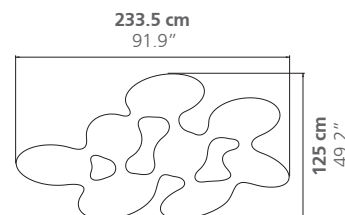

Quark 8 elements

Walnut: 149 kg
Wenge: 186.2 kg