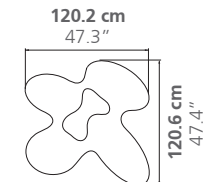

QUARK WOOD

LOW TABLE H.30cm

Limited Edition / 7 + 2 AP

DIMENSIONS

Height: 30 cm / 11.8"

Weight: according to model

MATERIAL

Solid wood

DIMENSIONS

Height: 35 cm / 13.8"

Weight: according to model

MATERIAL

Solid wood

Quark Wood can be customized.
See suggested samples [here](#).

PLACE OF PRODUCTION

Lombardy, Italy

Quark 3 elements - Long XL

Quark 3 elements - Round XL

Quark 4 elements - Long XL

Quark 4 elements - Round XL

Quark 5 elements XL

Quark 6 elements XL

Quark 7 elements XL

Quark 8 elements XL