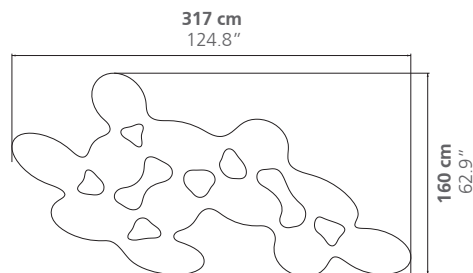

Quark 12 elements

Walnut: 207 kg
Wenge: 258.4 kg