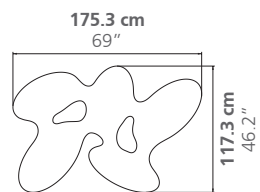

QUARK WOOD

LOW TABLE H.30cm

Limited Edition / 7 + 2 AP

DIMENSIONS

Height: 30 cm / 11.8"

Weight: according to model

MATERIAL

Solid wood

DIMENSIONS

Height: 35 cm / 13.8"

Weight: according to model

MATERIAL

Solid wood

Quark Wood can be customized.
See suggested samples [here](#).

PLACE OF PRODUCTION

Lombardy, Italy

Quark 3 elements - Long XL

Quark 3 elements - Round XL

Quark 4 elements - Long XL

Quark 4 elements - Round XL

Quark 5 elements XL

Quark 6 elements XL

Quark 7 elements XL

Quark 8 elements XL