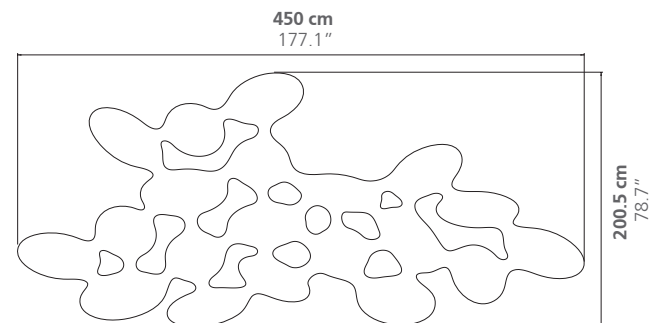

Walnut: 196 kg
Wenge: 285.3 kg

Quark 12 elements

Walnut: 207 kg
Wenge: 258.4 kg

Quark 20 elements

Walnut: 380 kg
Wenge: 477.6 kg

QUARK WOOD XL

LOW TABLE H.35cm

Limited Edition / 7 + 2 AP

DIMENSIONS

Height: 35 cm / 13.8"

Weight: according to model

MATERIAL

Solid wood

Quark Wood can be customized.
See suggested samples [here](#).

PLACE OF PRODUCTION

Lombardy, Italy