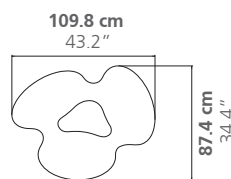

Quark 3 elements - Round

Walnut: 55 kg
Wenge: 67 kg