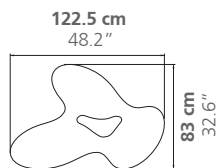

Quark 3 elements - Long

Walnut: 56 kg
Wenge: 69.8 kg