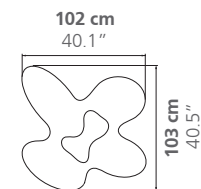

QUARK WOOD

LOW TABLE H.30cm

Limited Edition / 7 + 2 AP

DIMENSIONS

Height: 30 cm / 11.8"

Weight: according to model

MATERIAL

Solid wood

Walnut: 56 kg
Wenge: 69.8 kg

Quark 3 elements - Round

Walnut: 55 kg
Wenge: 67 kg

Quark 4 elements - Long

Walnut: 70 kg
Wenge: 87.1 kg

Quark 4 elements - Round

Walnut: 65 kg
Wenge: 82.6 kg

Quark 5 elements

DIMENSIONS

Height: 35 cm / 13.8"

Weight: according to model

MATERIAL

Solid wood

Quark Wood can be customized.
See suggested samples [here](#).

PLACE OF PRODUCTION

Lombardy, Italy