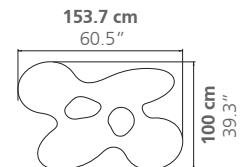

DIMENSIONS

Height: 35 cm / 13.8"

Weight: according to model

MATERIAL

Solid wood

Quark Wood can be customized.
See suggested samples [here](#).

PLACE OF PRODUCTION

Lombardy, Italy

Quark 3 elements - Long XL

Quark 3 elements - Round XL

Quark 4 elements - Long XL

Quark 4 elements - Round XL

Quark 5 elements XL

Quark 6 elements XL

Quark 7 elements XL

Quark 8 elements XL