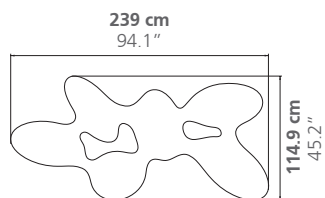

DIMENSIONS

Height: 35 cm / 13.8"

Weight: according to model

MATERIAL

Solid wood

Quark Wood can be customized.
See suggested samples [here](#).

PLACE OF PRODUCTION

Lombardy, Italy

Quark 3 elements - Long XL

Quark 3 elements - Round XL

Quark 4 elements - Long XL

Quark 4 elements - Round XL

Quark 5 elements XL

Quark 6 elements XL

Quark 7 elements XL

Quark 8 elements XL