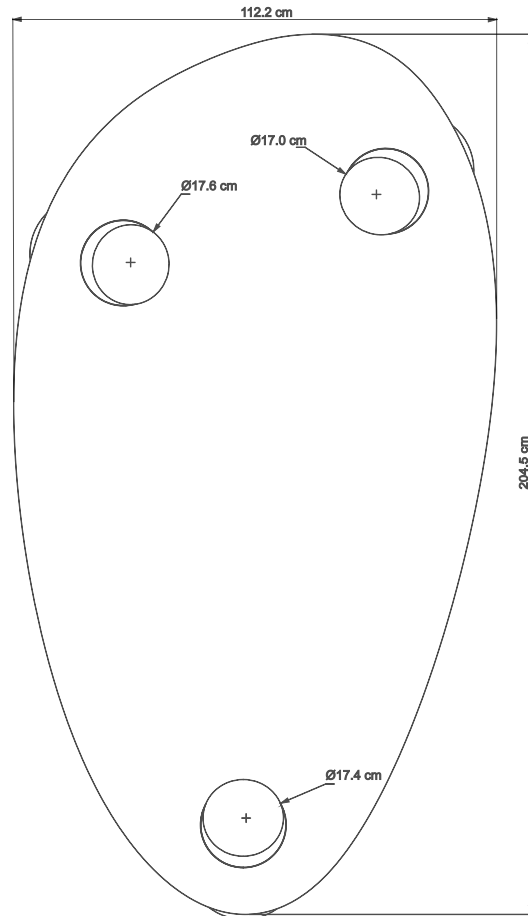

ROHO

COFFEE TABLE

Limited Edition / 8 + 4 AP

DIMENSIONS

Weight: 100 kg

MATERIAL

Solid wood

PLACE OF PRODUCTION

Lombardy, Italy

Edition 1/8
in Walnut wood

BABLED DESIGN STUDIO ©

www.babled.net

office@babled.net