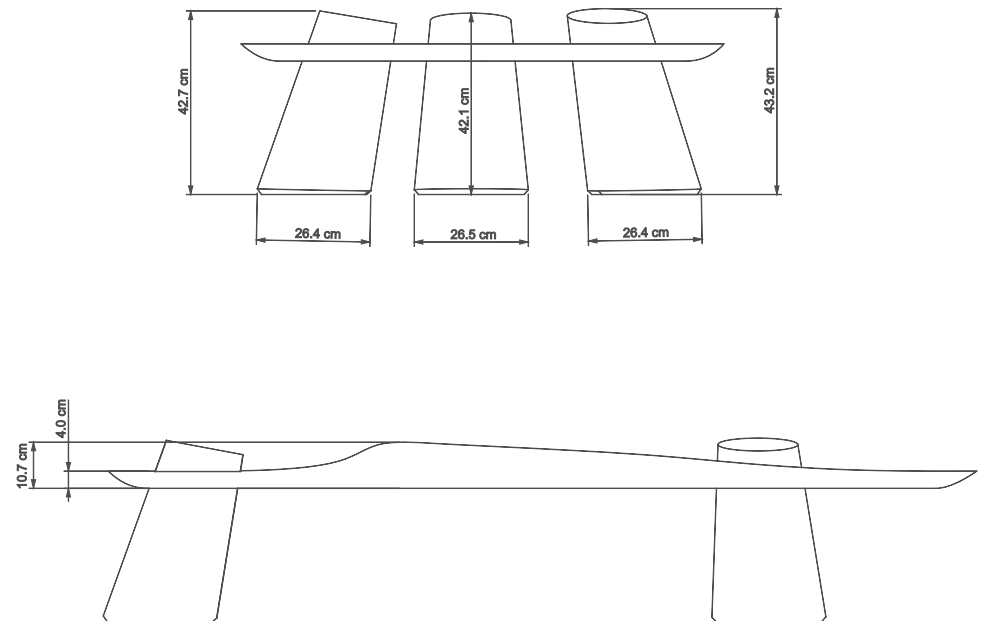

ROHO

COFFEE TABLE

Limited Edition / 8 + 4 AP

DIMENSIONS

Weight: 100 kg

MATERIAL

Solid wood

PLACE OF PRODUCTION

Lombardy, Italy

Edition 1/8
in Walnut wood

BABLED DESIGN STUDIO ©

www.babled.net

office@babled.net