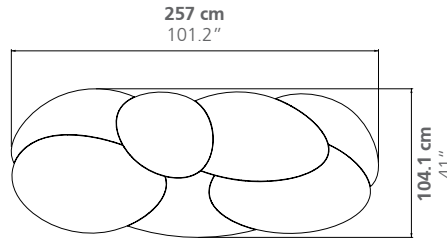

### DIMENSIONS:

Height 73.3 cm / 28.9 inches  
Weight: according to model

### DINING TABLE LONG

Weight  
Top: 195 kg  
Base: 173 kg

### DINING TABLE LONG XL

Weight  
Top: 260 kg  
Base: 235 kg

### ROUND DINING TABLE

Weight  
Top: 265 kg  
Base: 231 kg