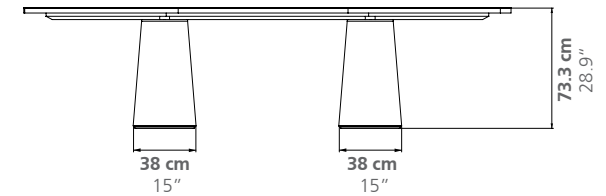

### DIMENSIONS:

Height 73.3 cm / 28.9 inches  
Weight: according to model

### DINING TABLE LONG

Weight  
Top: 195 kg  
Base: 173 kg

### DINING TABLE LONG XL

Weight  
Top: 260 kg  
Base: 235 kg