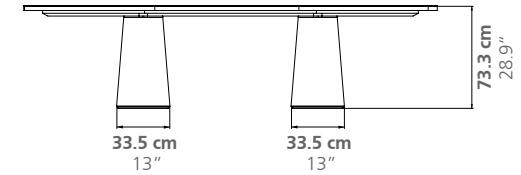

### DIMENSIONS:

Height 73.3 cm / 28.9 inches  
Weight: according to model

### DINING TABLE LONG

Weight  
Top: 195 kg  
Base: 173 kg

### DINING TABLE LONG XL

Weight  
Top: 260 kg  
Base: 235 kg