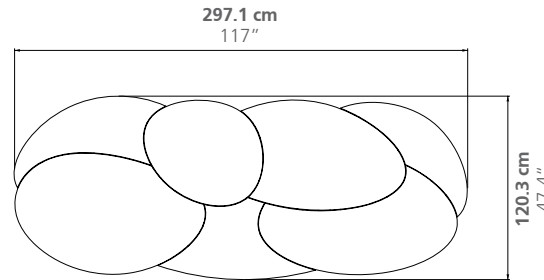

### DIMENSIONS:

Height 73.3 cm / 28.9 inches  
Weight: according to model

### DINING TABLE LONG

Weight  
Top: 195 kg  
Base: 173 kg

### DINING TABLE LONG XL

Weight  
Top: 260 kg  
Base: 235 kg

### ROUND DINING TABLE

Weight  
Top: 265 kg  
Base: 231 kg