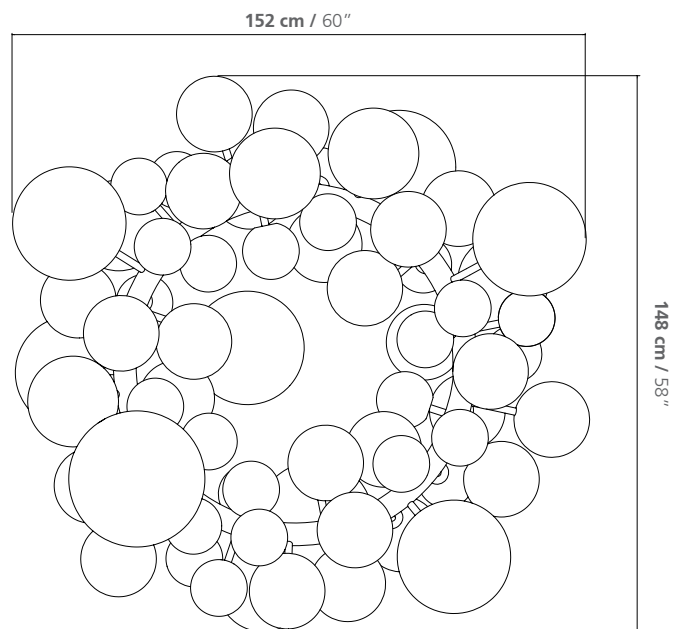

DIGIT LIGHT SUPERBALL

Limited Edition /
12 + 4 AP by color

DIMENSIONS:

Composition of 69 glass bowls

Lamps G9 bulbs
2 x 60 w - 6 x 75 w

COLORS:

Mirrored Colors:
White Lattimo and Crystal;
White Lattimo and Bronze Grey;
White Lattimo and Black;
White Lattimo and Orange

MATERIAL:
Murano Handblown Glass

PLACE OF PRODUCTION:
Italy

Top View