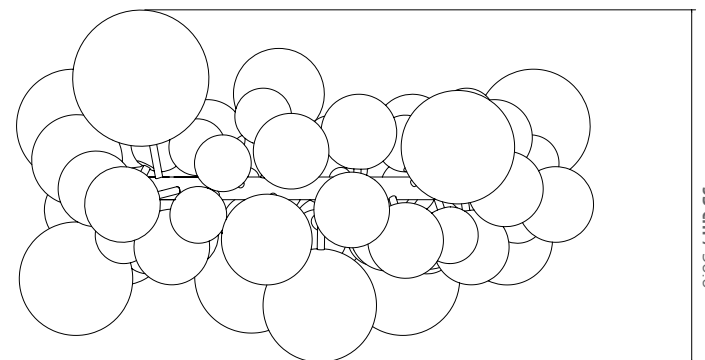

## DIMENSIONS:

Composition of 69 glass bowls

Lamps G9 bulbs  
2 x 60 w - 6 x 75 w

## COLORS:

Mirrored Colors:  
White Lattimo and Crystal;  
White Lattimo and Bronze Grey;  
White Lattimo and Black;  
White Lattimo and Orange

MATERIAL:  
Murano Handblown Glass

PLACE OF PRODUCTION:  
Italy

Top View

Side View

*Digit Light Superball -  
White Lattimo and Black*

BABLED DESIGN STUDIO ©  
www.babled.net  
info@babled.net