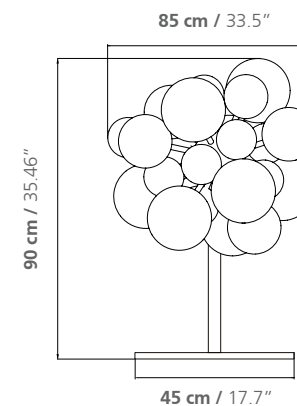

DIGIT LIGHT REGULAR

Limited Edition

DIMENSIONS:

Diameter 85 cm
Weight: 36.5 kg

Lamps G9 bulbs
2 x 60 w - 6 x 75 w

COLORS:

Mirrored Colors:
White Lattimo and Crystal; Bronze Grey; Brown Grey; Sky Blue; Black; Aquamarine; Purple

Soft Colors:
White Lattimo and Sky Blue; Light Amber; Hazy Purple; Soft Grey

> *COLOR SAMPLES*

MATERIAL:

Murano Handblown Glass

PLACE OF PRODUCTION:

Italy

BABLED DESIGN STUDIO ©
www.babled.net
info@babled.net

DIGIT LIGHT REGULAR
Ceiling Version

DIGIT LIGHT REGULAR
Standing Version

DIGIT LIGHT REGULAR
Standing Version

Other Versions