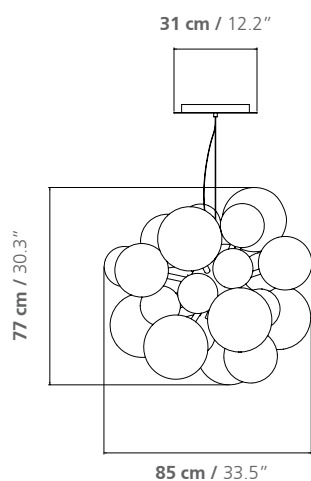

DIGIT LIGHT REGULAR
Standing Version