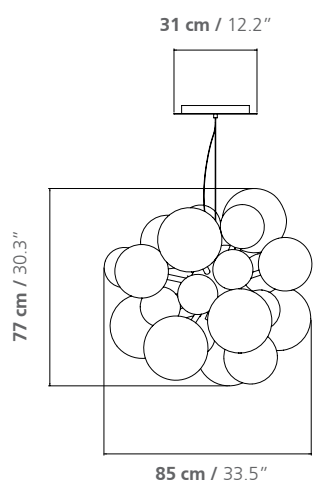

DIGIT LIGHT REGULAR
Standing Version