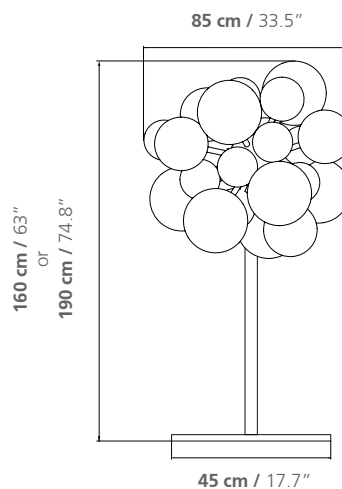

DIGIT LIGHT REGULAR
Standing Version