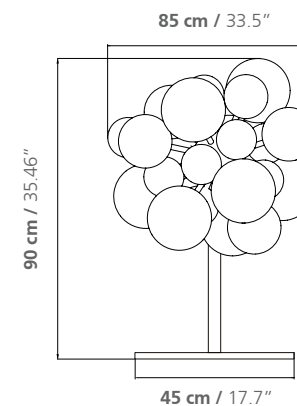

DIGIT LIGHT REGULAR

Limited Edition

DIMENSIONS:

Diameter 85 cm
Weight: 36.5 kg

Lamps: G9 bulbs
Standing: 2 x 25 w - 6 x 40 w
Ceiling: 2 x 60 w - 6 x 75 w

COLORS:

Mirrored Colors:
White Lattimo and Crystal; Bronze Grey; Brown Grey; Sky Blue; Black; Aquamarine; Purple

Soft Colors:
White Lattimo and Sky Blue; Light Amber; Hazy Purple; Soft Grey

> [COLOR SAMPLES](#)

MATERIAL:

Murano Handblown Glass

PLACE OF PRODUCTION:

Italy

BABLED DESIGN STUDIO ©
www.babled.net
info@babled.net

DIGIT LIGHT REGULAR
Ceiling Version

DIGIT LIGHT REGULAR
Standing Version

DIGIT LIGHT REGULAR
Standing Version

Other Versions