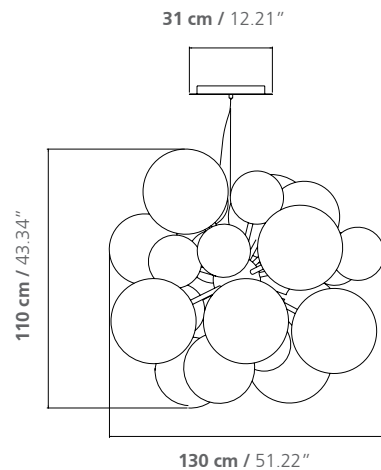

DIGIT LIGHT LARGE Ceiling Version