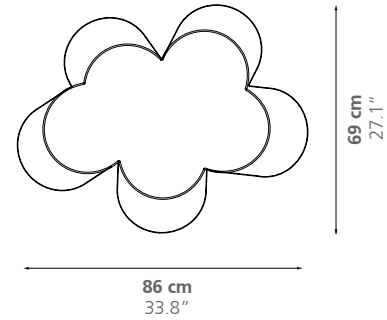

BLACK SHEEP

LOW COFFEE TABLE

Limited Edition / 7 + 3 AP

DIMENSIONS:

5 elements:

height 40 cm / 15.7 inches,
weight aprox: 74 kg

15 elements:

height 40 cm / 15.7 inches,
weight aprox: 390 kg

MATERIAL:

Black Marquinia Marble

PLACE OF PRODUCTION:

Carrara, Italy

BABLED DESIGN STUDIO ©

www.babled.net

info@babled.net

5 elements