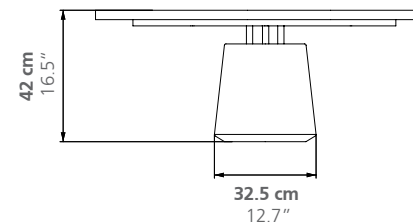

ETNASTONE

SIDE TABLE

Numbered Edition

DIMENSIONS:

SIDE TABLE A
Height 42 cm / 16.5 inches
SIDE TABLE B AND C
Height 50 cm / 19.7 inches
Weight: according to model

FURTHER MODELS

Dining Table
Guéridon
Coffee Table

Weight
Top: 45 kg
Base: 37 kg

SIDE TABLE B

Weight
Top: 16 kg
Base: 30 kg

SIDE TABLE C

Weight
Top: 17 kg
Base: 30 kg