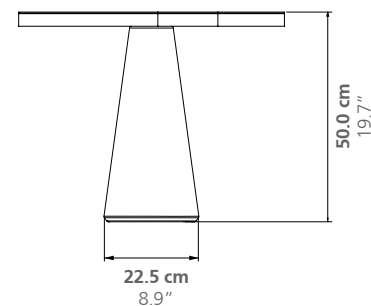

ETNASTONE

SIDE TABLE

Numbered Edition

DIMENSIONS:

SIDE TABLE A
Height 42 cm / 16.5 inches
SIDE TABLE B AND C
Height 50 cm / 19.7 inches
Weight: according to model

FURTHER MODELS

Dining Table
Guéridon
Coffee Table

Weight
Top: 45 kg
Base: 37 kg

SIDE TABLE B

Weight
Top: 16 kg
Base: 30 kg

SIDE TABLE C

Weight
Top: 17 kg
Base: 30 kg