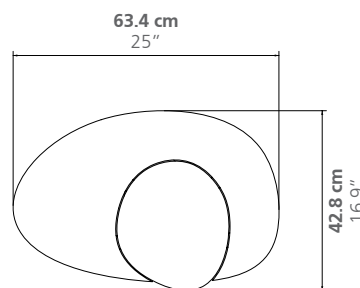

ETNASTONE

SIDE TABLE

Numbered Edition

DIMENSIONS:

SIDE TABLE A
Height 42 cm / 16.5 inches
SIDE TABLE B AND C
Height 50 cm / 19.7 inches
Weight: according to model

FURTHER MODELS

Dining Table
Guéridon
Coffee Table

Weight
Top: 45 kg
Base: 37 kg

SIDE TABLE B

Weight
Top: 16 kg
Base: 30 kg

SIDE TABLE C

Weight
Top: 17 kg
Base: 30 kg