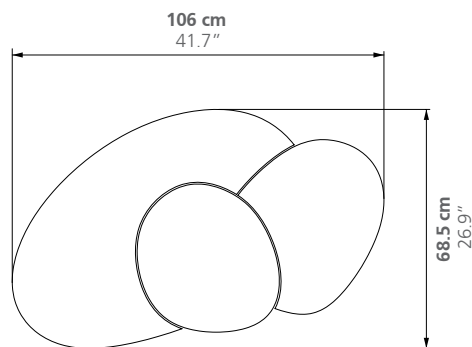

ETNASTONE

SIDE TABLE

Numbered Edition

DIMENSIONS:

SIDE TABLE A
Height 42 cm / 16.5 inches
SIDE TABLE B AND C
Height 50 cm / 19.7 inches
Weight: according to model

FURTHER MODELS

Dining Table
Guéridon
Coffee Table

Weight
Top: 45 kg
Base: 37 kg

SIDE TABLE B

Weight
Top: 16 kg
Base: 30 kg

SIDE TABLE C

Weight
Top: 17 kg
Base: 30 kg